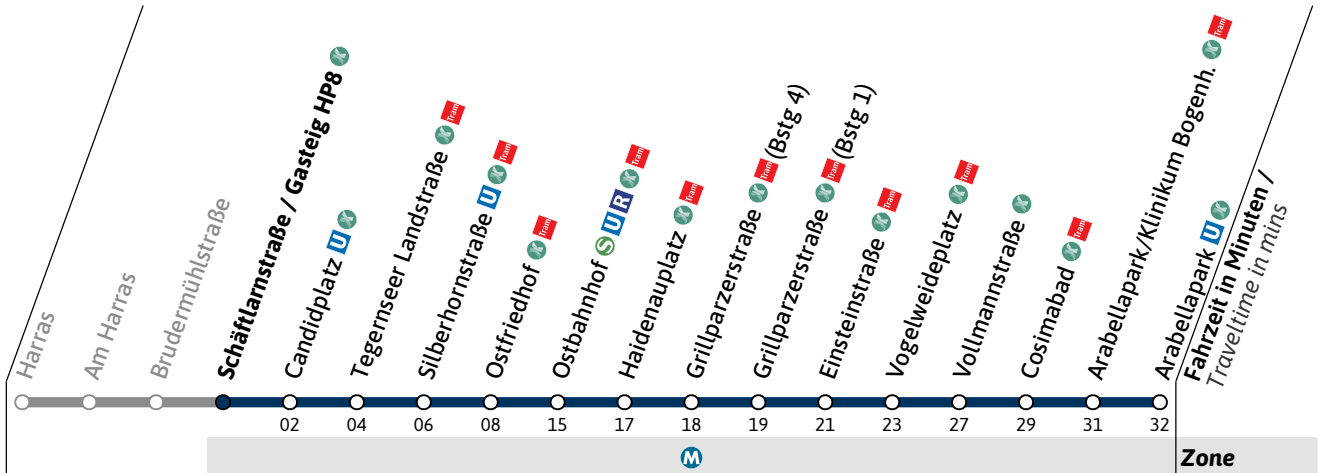

Haltestelle / Stop **Schäftlarnstraße / Gasteig HP8** (Zone **M**)**X30**Richtung / Destination
Arbellapark U

ExpressBus

Reduziertes Angebot wegen Personallengpass.

🕒	Montag - Freitag Monday - Friday							Samstag Saturday			Sonn- und Feiertag Sunday and public holiday					
5	43	53														
6	13	32	51													
7	04	11	24	38	44	58	03 [•]	23 [•]	43 [•]							
8	04	18	24	38	44	58	03 [•]	22 [•]	42 [•]							
9	11	18	31	38	51	58	02 [•]	22 [•]	42 [•]							
10	11	18	31	44	51		02 [•]	22 [•]	42 [•]		00 [•]	20 [•]	40 [•]			
11	04	11	24	31	44	51	02 [•]	22 [•]	42 [•]		00 [•]	20 [•]	40 [•]			
12	04	18	24	38	44	58	02 [•]	22 [•]	42 [•]		00 [•]	20 [•]	40 [•]			
13	04	18	24	38	51	58	02 [•]	22 [•]	42 [•]		00 [•]	20 [•]	40 [•]			
14	11	18	31	38	51	58	02 [•]	22 [•]	42 [•]		00 [•]	20 [•]	40 [•]			
15	11	24	31	44	51		02 [•]	22 [•]	42 [•]		00 [•]	20 [•]	40 [•]			
16	04	11	24	31	44	58	02 [•]	22 [•]	42 [•]		00 [•]	20 [•]	40 [•]			
17	04	18	24	38	44	58	02 [•]	22 [•]	42 [•]		00 [•]	20 [•]	40 [•]			
18	04	18	31	38	51	58	02 [•]	22 [•]	42 [•]		00 [•]	10 [•]	20 [•]	30 [•]	40 [•]	50 [•]
19	11	18	31	38	53		02 [•]	22 [•]	42 [•]		00 [•]	10 [•]	20 [•]	30 [•]	40 [•]	50 [•]
20	03	13	23	33	43	53	03 [•]	23 [•]	43 [•]		00 [•]	13 [•]	23 [•]	33 [•]	43 [•]	53 [•]
21	03	13	23	33	43	53	03 [•]	23 [•]	43 [•]	53 [•]	03 [•]	13 [•]	23 [•]	33 [•]	43 [•]	53 [•]
22	03	13 [•]	23 [•]	33 [•]	43 [•]	53 [•]	13 [•]	33 [•]	43 [•]		03 [•]	13 [•]	23 [•]	33 [•]	43 [•]	53 [•]
23	03 [•]	13 [•]					03 [•]				03 [•]	13 [•]				

• = bis Ostbahnhof SUR / terminates at Ostbahnhof

Am 24./31.12. gilt (falls kein Sonntag): 24. bis 14:30 wie Samstag, ab 14:30 wie Sonntag, 31. wie Samstag

Live-Fahrplan und Infos zur Haltestelle
Real time and stop informationGültig ab 10.12.2023 | Haltestellen-Nummer: 1148
Änderungen vorbehalten | mvv-muenchen.deMünchner Verkehrsgesellschaft mbH
Tel.: 0800 344 22 66 00