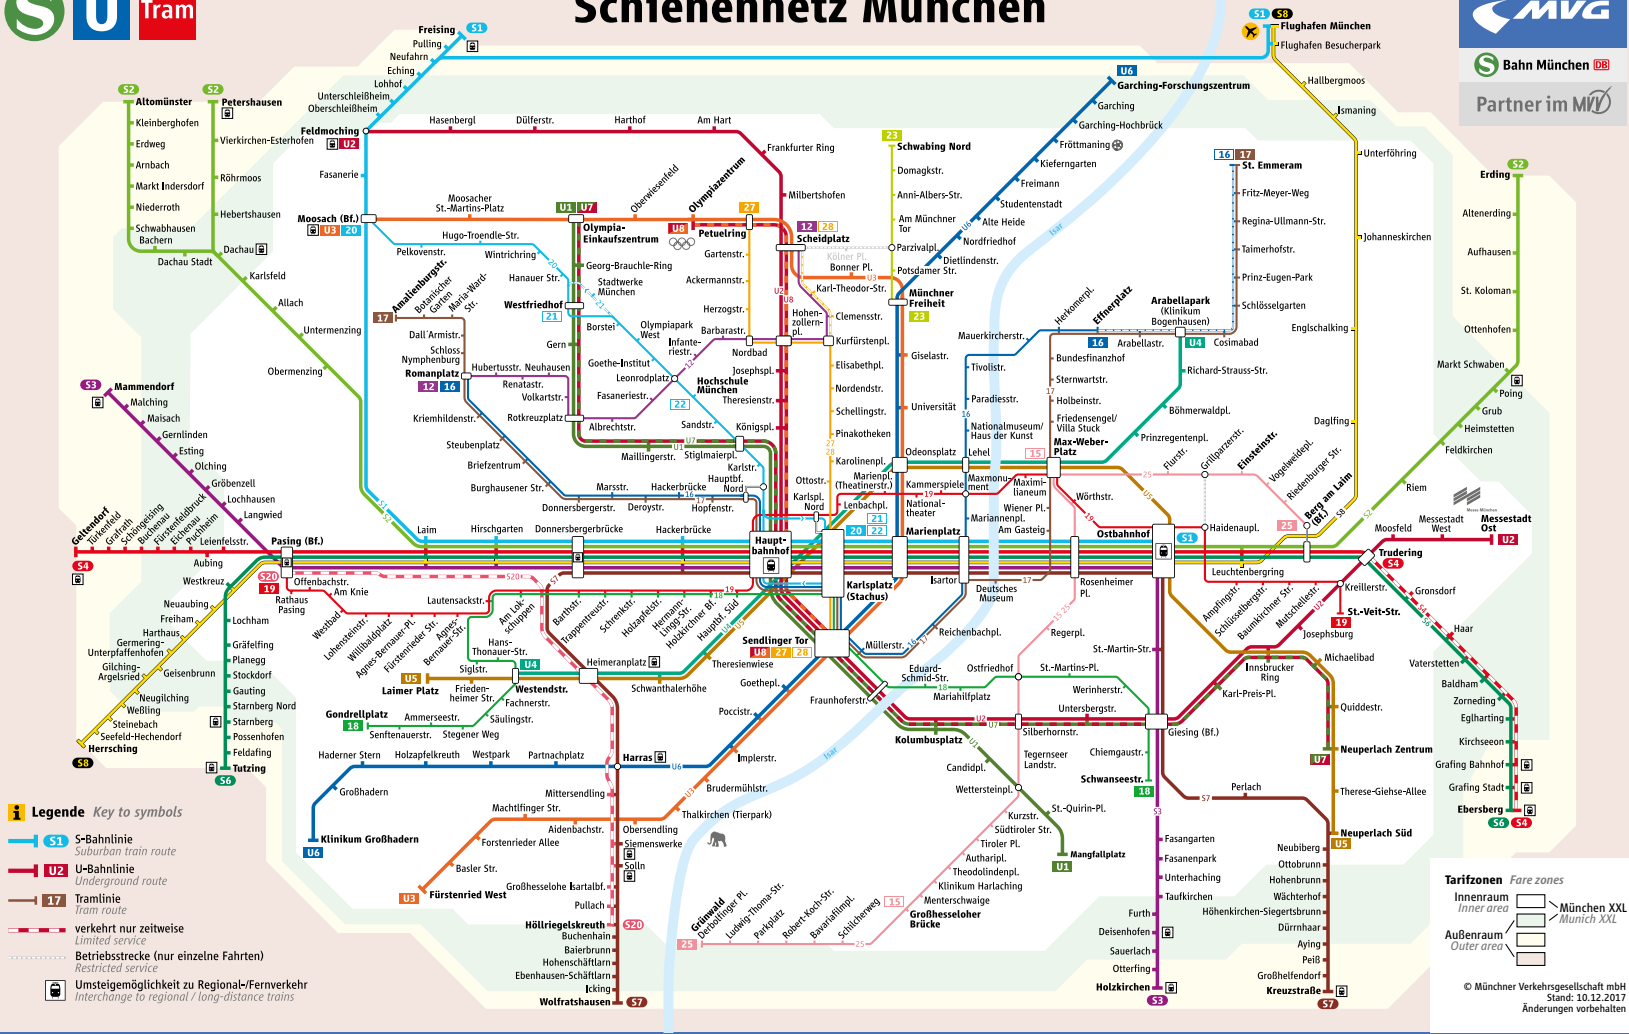

Schiennetzplan

Schiennetz München