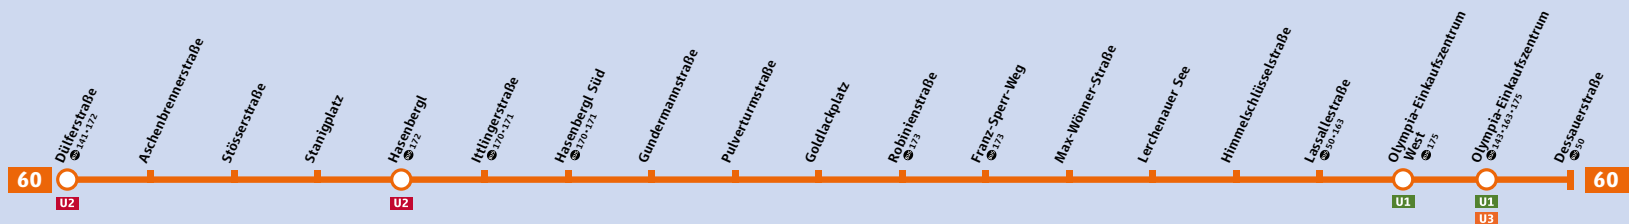

# Linienweg MetroBus 60

Table with columns for station names and departure times for Monday-Friday. Includes stations like Dülferstraße, Hasenberg, Robinienstraße, and Dessauerstraße.

Table with columns for station names and departure times for Monday-Friday. Includes stations like Dessauerstraße, Olympia-Einkaufszentrum, Max-Wönner-Straße, and Dülferstraße.

Table with columns for station names and departure times for Saturday. Includes stations like Dülferstraße, Hasenberg, Robinienstraße, and Dessauerstraße.

Table with columns for station names and departure times for Saturday. Includes stations like Dessauerstraße, Olympia-Einkaufszentrum, Max-Wönner-Straße, and Dülferstraße.

Table with columns for station names and departure times for Sunday/Holiday. Includes stations like Dülferstraße, Hasenberg, Robinienstraße, and Dessauerstraße.

Table with columns for station names and departure times for Sunday/Holiday. Includes stations like Dessauerstraße, Olympia-Einkaufszentrum, Max-Wönner-Straße, and Dülferstraße.