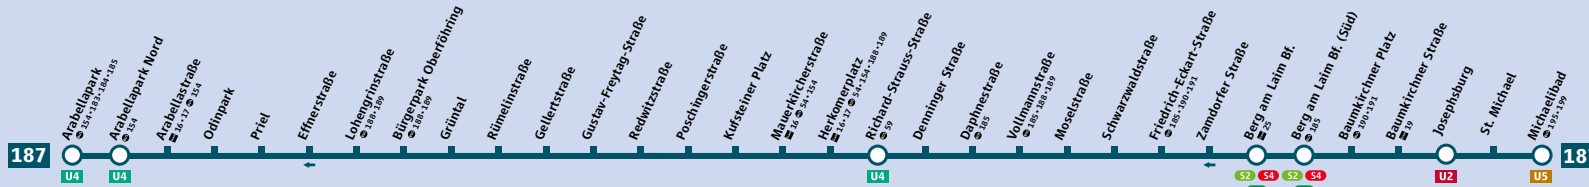

Linienweg StadtBus 187

Weil's einfach
einfach besser ist!

IsarCardAbo.de
Das IsarCardAbo im MVV.

Schienennetzplan

Schienennetz München

Minifahrplan
gültig ab 10.12.2017

BUS 187
StadtBus

Arabellapark
Michaelibad
und zurück

Arabellapark – Rümelinstraße – Herkomerplatz – Richard-Strauss-Straße – Berg am Laim Bf. – Josephsburg – Michaelibad

Table with 2 columns: Station names (Arabellapark, Arabellapark Nord, Arabellastraße, etc.) and departure times for Monday-Friday.

Table with 2 columns: Station names and departure times for Saturday.

Table with 2 columns: Station names and departure times for Sunday/Holiday.

Michaelibad – Josephsburg – Berg am Laim Bf. – Richard-Strauss-Straße – Herkomerplatz – Rümelinstraße – Arabellapark

Table with 2 columns: Station names (Michaelibad, Sankt Michael, Josephsburg, etc.) and departure times for Monday-Friday.

Table with 2 columns: Station names and departure times for Saturday.

Table with 2 columns: Station names and departure times for Sunday/Holiday.