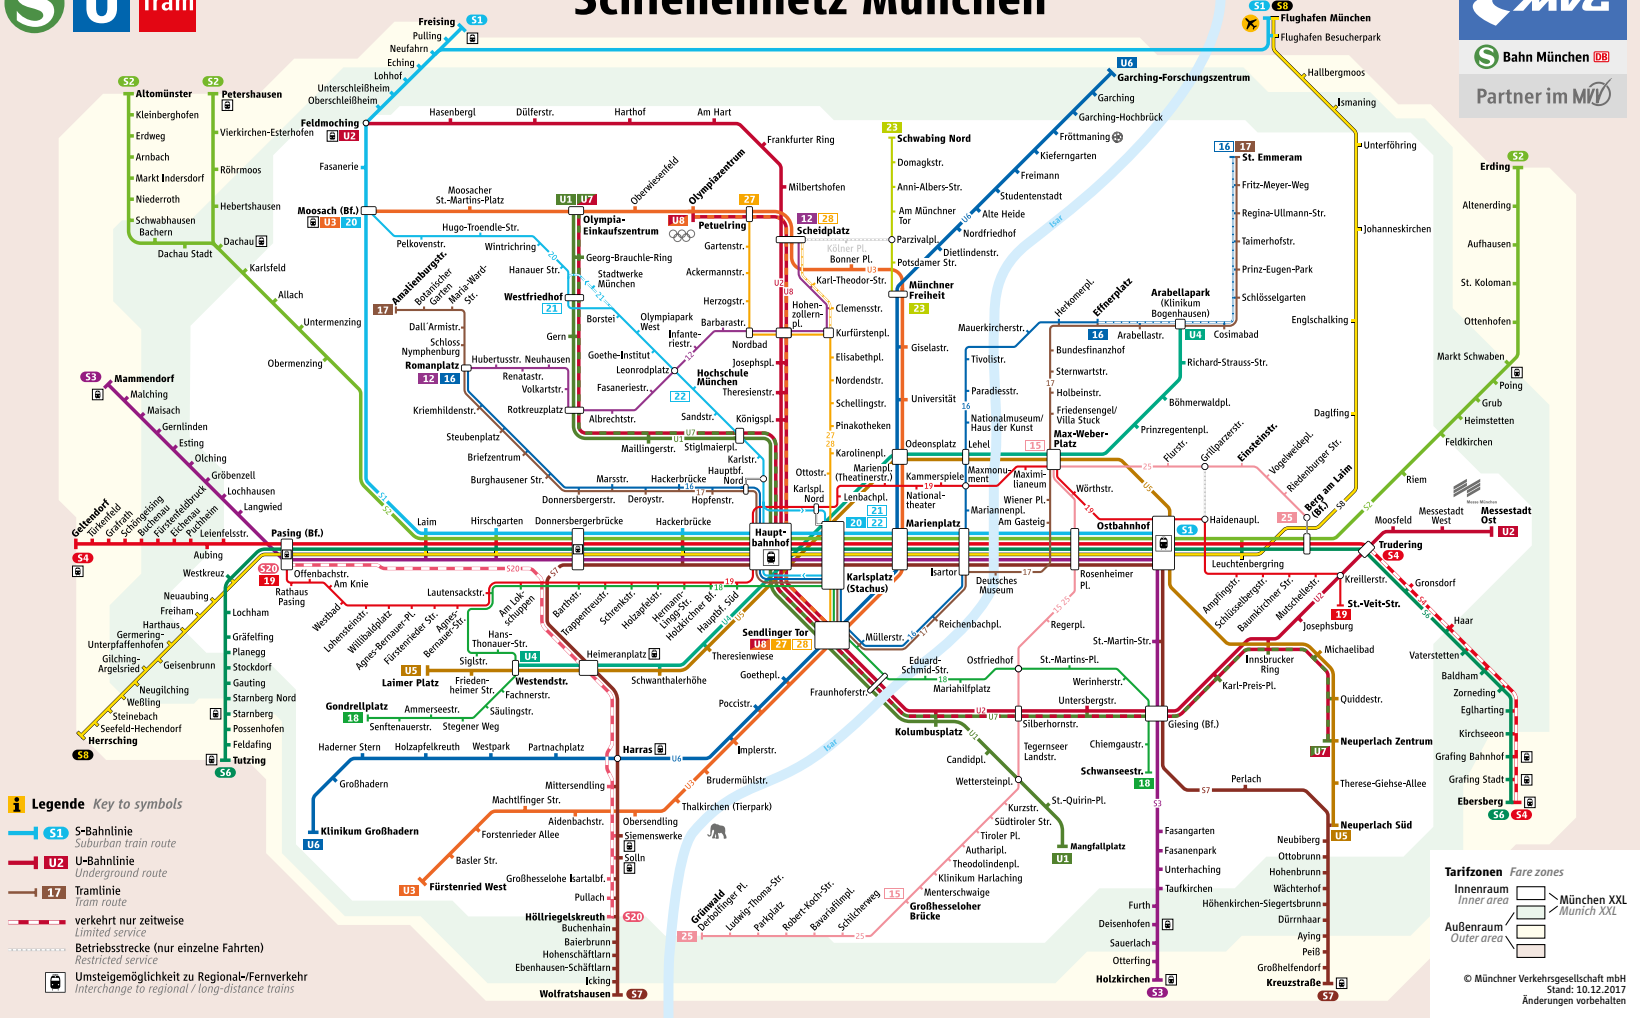

Linienweg StadtBus 187

Weil's einfach
einfach besser ist!

IsarCardAbo.de
Das IsarCardAbo im MVV.

Schienennetzplan

Schienennetz München

Minifahrplan
gültig ab 10.12.2017

BUS 187
StadtBus

Arabellapark
Michaelibad
und zurück

Arabellapark – Rümelinstraße – Herkomerplatz – Richard-Strauss-Straße – Berg am Laim Bf. – Josephsburg – Michaelibad

Table with 2 columns: Station names (Arabellapark, Arabellapark Nord, Arabellastraße, etc.) and departure times for Monday-Friday.

Table with 2 columns: Station names and departure times for Saturday.

Table with 2 columns: Station names and departure times for Sunday/Holiday.

Michaelibad – Josephsburg – Berg am Laim Bf. – Richard-Strauss-Straße – Herkomerplatz – Rümelinstraße – Arabellapark

Table with 2 columns: Station names (Michaelibad, Sankt Michael, Josephsburg, etc.) and departure times for Monday-Friday.

Table with 2 columns: Station names and departure times for Saturday.

Table with 2 columns: Station names and departure times for Sunday/Holiday.