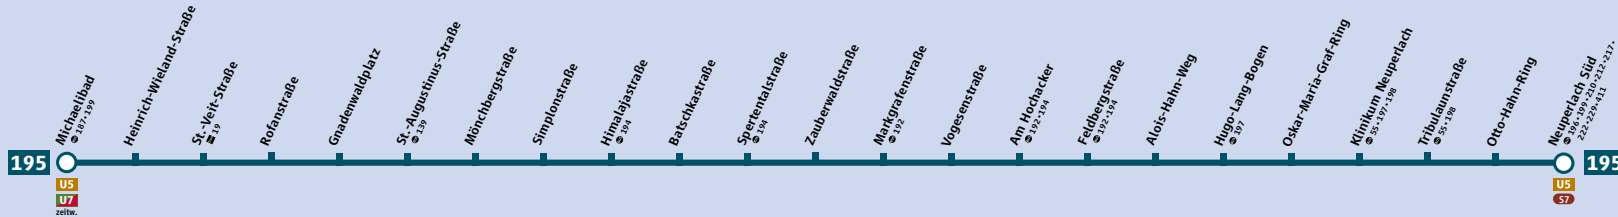

# Linienweg StadtBus 195

Table with columns for route stops and departure times for Monday-Friday (Montag – Freitag). Rows include stops like Michaeliabad, Heinrich-Wieland-Str., St.-Veit-Straße, etc.

Table with columns for route stops and departure times for Monday-Friday (Montag – Freitag). Rows include stops like Neuperlach Süd, Otto-Hahn-Ring, Tribulaunstraße, etc.

Table with columns for route stops and departure times for Saturday (Samstag). Rows include stops like Michaeliabad, Heinrich-Wieland-Str., St.-Veit-Straße, etc.

Table with columns for route stops and departure times for Saturday (Samstag). Rows include stops like Am Hochacker, Vogesenstraße, Markgrafenstraße, etc.

Table with columns for route stops and departure times for Sunday/Holiday (Sonn-/Feiertag). Rows include stops like Michaeliabad, Heinrich-Wieland-Str., St.-Veit-Straße, etc.

Table with columns for route stops and departure times for Sunday/Holiday (Sonn-/Feiertag). Rows include stops like Am Hochacker, Vogesenstraße, Markgrafenstraße, etc.