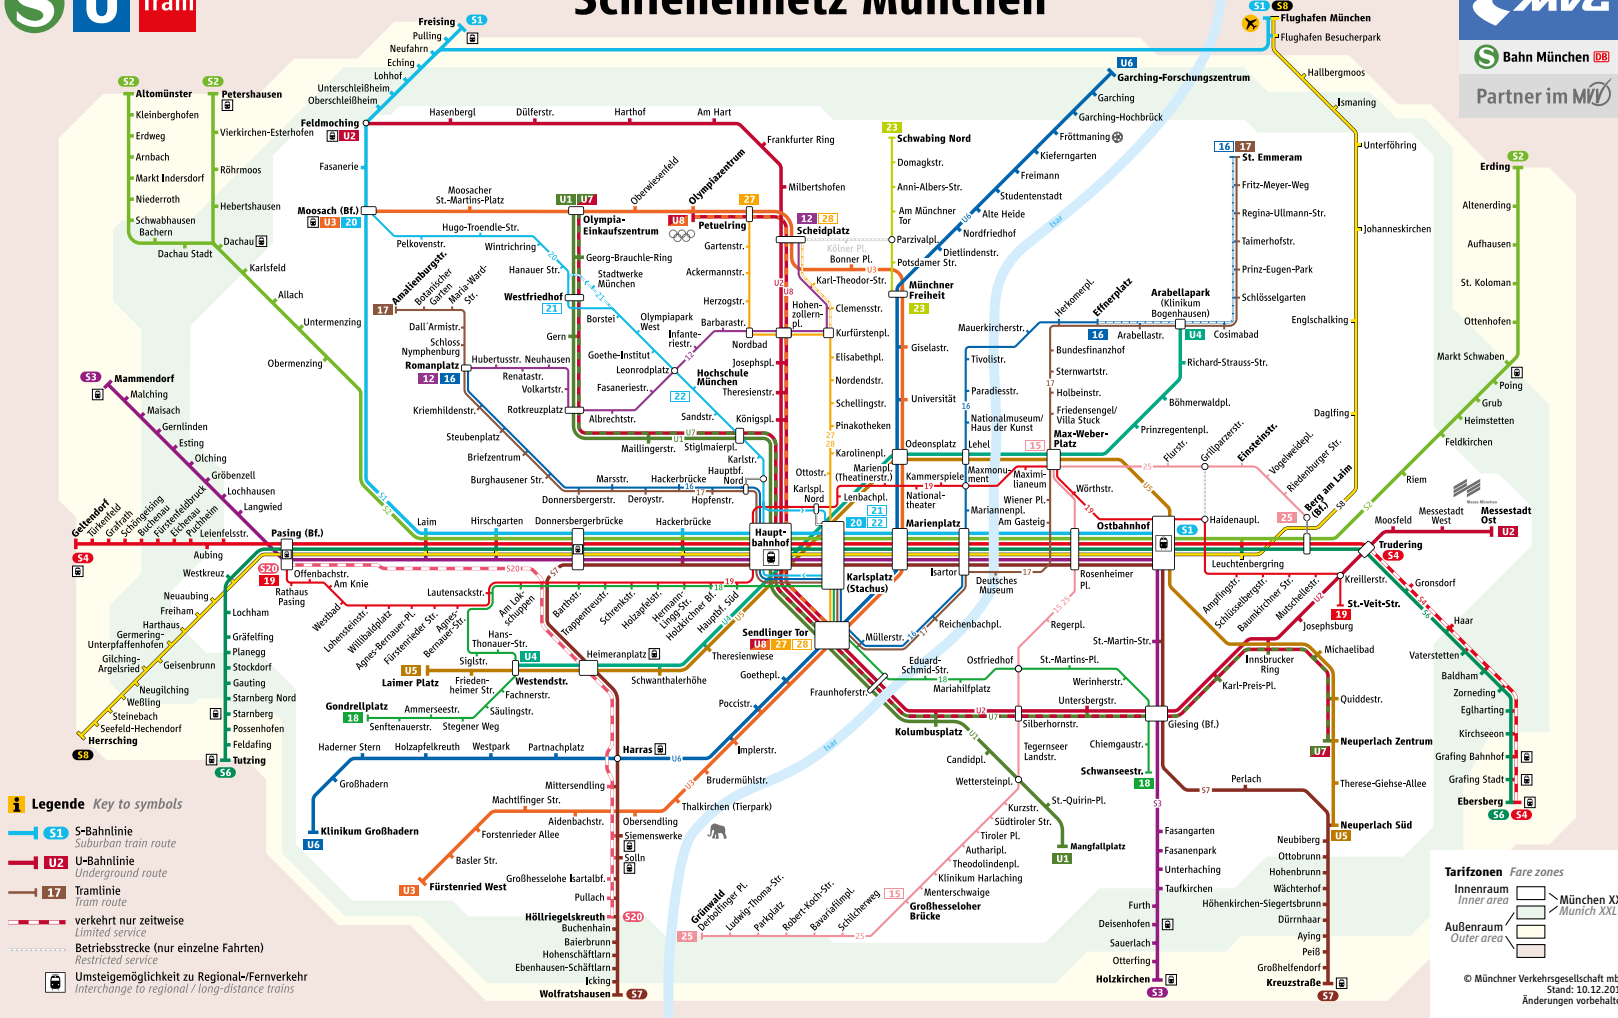

Schienennetzplan

Schienennetz München

1. **Legende Key to symbols**
2. S1 S-Bahnlinie Suburban train route
   - U2 U-Bahnlinie Underground route
   - Tramlinie Tram route
   - verkehrt nur zeitweise Limited service
   - Betriebsstrecke (nur einzelne Fahrten) Restricted service
   - Umsteigemöglichkeit zu Regional-/Fernverkehr Interchange to regional / long-distance trains

Minifahrplan oder ... Fahrplanauskunft in der App!

MVG Fahrinfo München