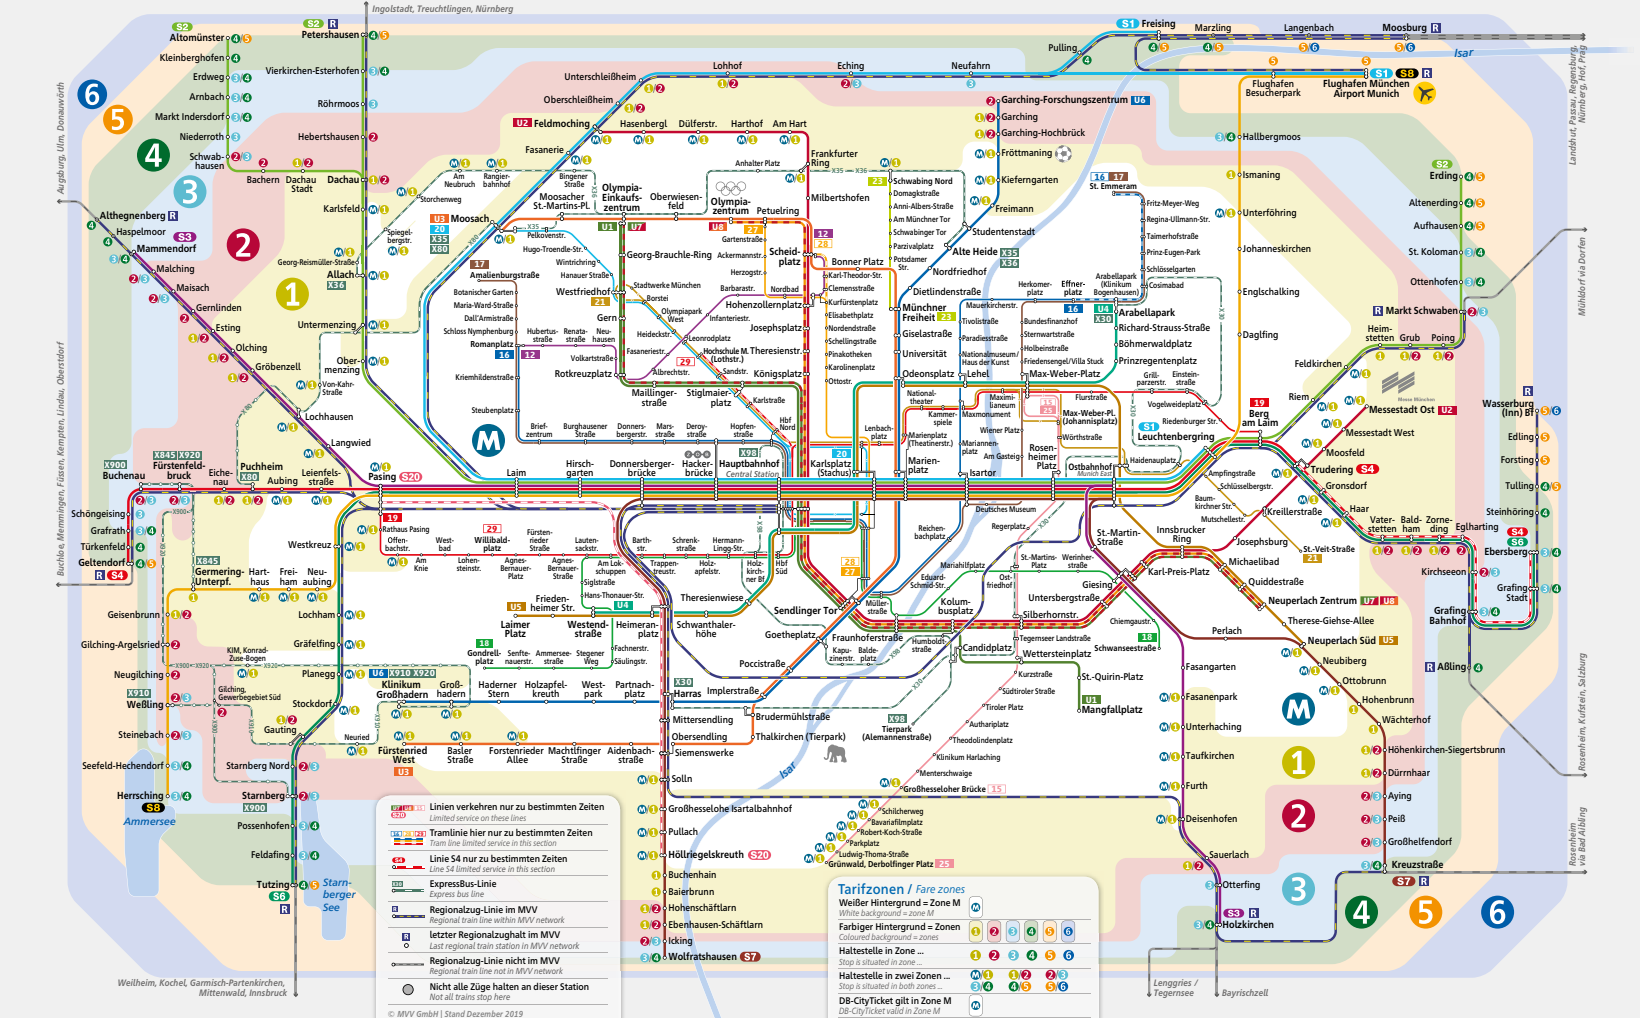

Minifahrplan
gültig ab 15.12.2019

BUS	50	150
	MetroBus	StadtBus

- **50** Dessauerstraße ▶ Johanneskirchen Bf.
- **150** Bremer Straße ▶ Arabellapark und zurück

**DIE MOBILITÄTS-
MACHER.**