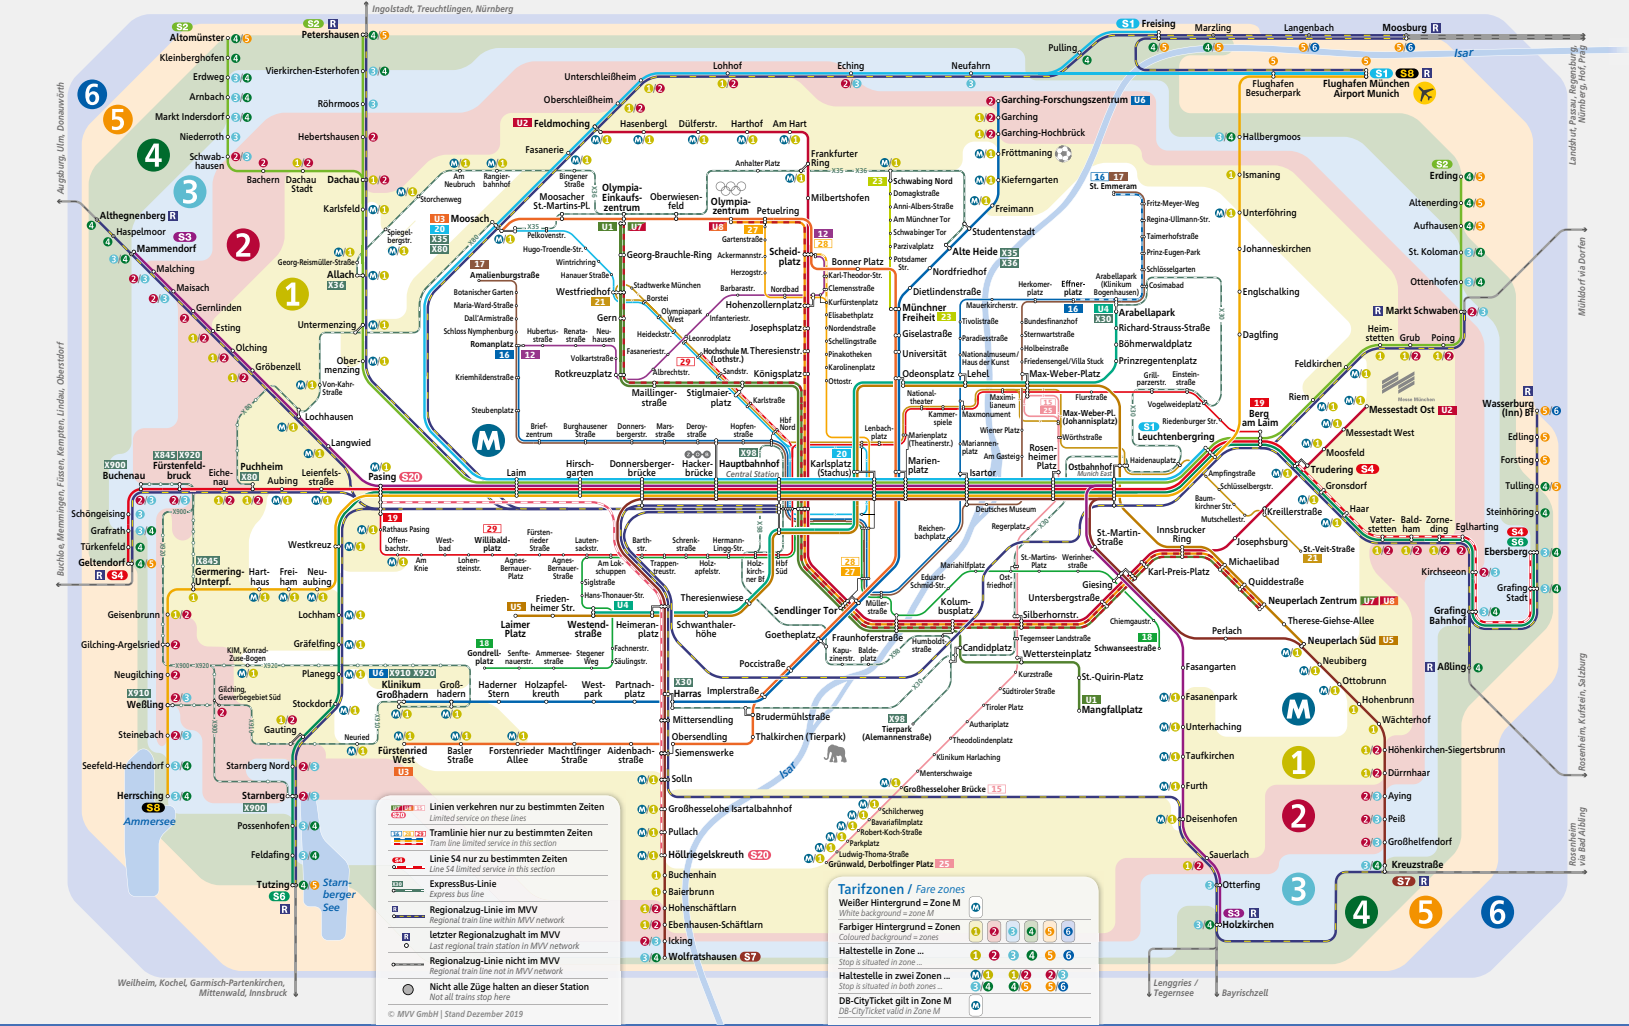

Linienweg StadtBus 170/171/174

Alle Infos aus diesem Minifahrplan immer aktuell in der App **MVG Fahrinfo München**

DIE MOBILITÄTSMACHER.

Schienennetzplan

S-Bahn, U-Bahn, Regionalzug, Tram und ExpressBus im MVV
Suburban trains, underground, regional trains, trams and express buses in MVV network

Tramlinie hier nur zu bestimmten Zeiten
Tram line limited service in this section

Linie S4 nur zu bestimmten Zeiten
Line S4 limited service in this section

ExpressBus-Linie
Express bus line

Regionalzug-Linie im MVV
Regional train line within MVV network

Tarifzonen / Fare zones
Weißer Hintergrund = Zone M
Weißer Hintergrund = Zone M
Farbiger Hintergrund = Zonen
Coloured background = fare zones

Haltestelle in Zone ...
Stop situated in zone ...

Haltestelle in zwei Zonen ...
Stop situated in both zones ...

Table with columns for station names and departure times for Monday-Friday and Saturday. Includes stations like Dientzenhoferstraße, Am Hart, and Röllingweg.

BUS 174 Am Hart – Dientzenhoferstraße

Table with columns for station names and departure times for Monday-Friday and Saturday. Includes stations like Am Hart, Dientzenhoferstraße, and Röllingweg.