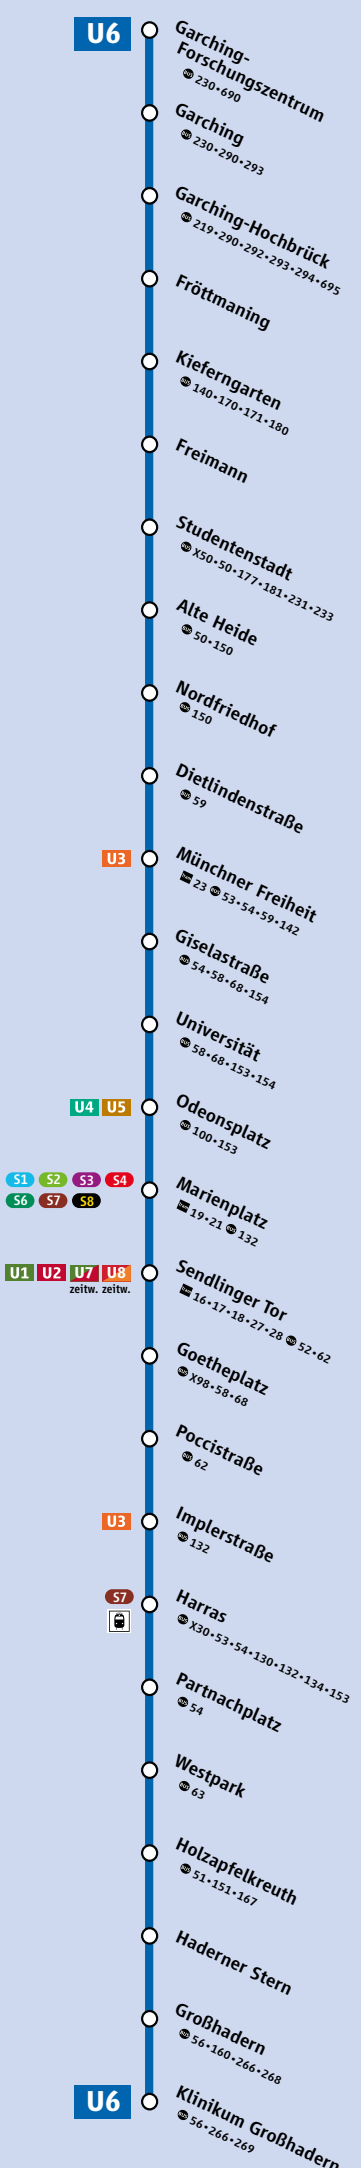

U6 Klinikum Großhadern – Implerstraße – Sendlinger Tor – Marienplatz – Münchner Freiheit – Fröttmaning – Garching-Forschungszentrum

Montag – Freitag

Table with 15 columns (stations) and 15 rows (times) for Monday to Friday. Stations include Klinikum Großhadern, Großhadern, Haderner Stern, Holzapfelkreuth, Westpark, Partnachplatz, Harras, Implerstraße, Poccistraße, Goetheplatz, Sendlinger Tor, Marienplatz, Odeonsplatz, Universität, Giselestraße, Münchner Freiheit, Dietlindenstraße, Nordfriedhof, Alte Heide, Studentenstadt, Freimann, Kieferngarten, Fröttmaning, Garching-Hochbrück, Garching, G.-Forschungszentrum.

Montag – Freitag

Montag – Donnerstag (Nacht)

Freitag (Nacht) und Nächte vor Feiertag

Table with 15 columns (stations) and 15 rows (times) for night services. Includes columns for Monday-Friday, Monday-Thursday (Night), and Friday (Night) and nights before public holidays.

Samstag

Table with 15 columns (stations) and 15 rows (times) for Saturday services.

Sonn-/Feiertag

Nächte vor Feiertag

Table with 15 columns (stations) and 15 rows (times) for Sunday and public holidays, and nights before public holidays.

S1 S2 S3 S4 S6 S7 S8

U1 U2 U7 U8 zeitw. zeitw.

U6